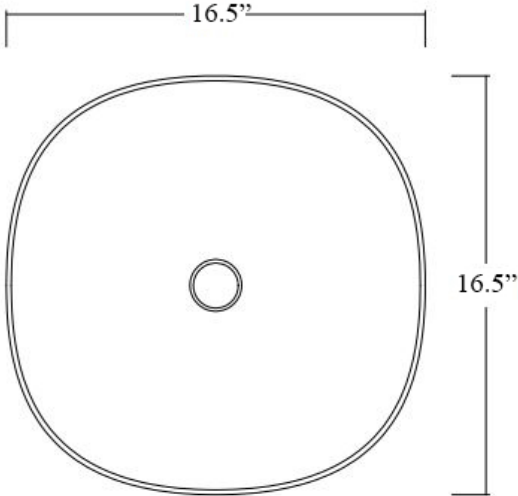

### SKU# | Options:

- Mood JU 42.42 WG | Glossy White
- Mood JU 42.42 BM | Matte Black

\* WS Bath Collections reserves the right to revise dimensions or information on this sheet without notice

<b>Collection  </b> Mood	<b>Model  </b> Mood JU 42.42	Dimensions Metric <i>1 inch = 2.54 cm</i> <i>1 inch = 25.4 mm</i>	 1051 Lea Drive - Collegeville, PA 19426 Tel. 215 513 9400 - Fax 610 831 0215 <a href="http://www.ws bathcollections.com">www.ws bathcollections.com</a> - <a href="mailto:info@ws bathcollections.com">info@ws bathcollections.com</a>
-----------------------------	---------------------------------	---	---

Mood JU 42.42

Weight: 24.3 lbs.

\* WS Bath Collections reserves the right to revise dimensions or information on this sheet without notice

<p><b>Collection  </b> Mood</p>	<p><b>Model  </b> Mood JU 42.42</p>	<p>Dimensions Metric 1 inch = 2.54 cm 1 inch = 25.4 mm</p>	 <p>1051 Lea Drive - Collegeville, PA 19426 Tel. 215 513 9400 - Fax 610 831 0215 <a href="http://www.ws bathcollections.com">www.ws bathcollections.com</a> - <a href="mailto:info@ws bathcollections.com">info@ws bathcollections.com</a></p>
-------------------------------------	---	--	---

### Vessel/ countertop installation

Bolts

Silicone (optional)

Collection  
Mood

Model |  
Mood JU 42.42

Dimensions Metric  
*1 inch = 2.54 cm*  
*1 inch = 25.4 mm*

WS<sup>®</sup>  
BATH  
COLLECTIONS

1051 Lea Drive - Collegeville, PA 19426  
Tel. 215 513 9400 - Fax 610 831 0215  
[www.ws bathcollections.com](http://www.ws bathcollections.com) - [info@ws bathcollections.com](mailto:info@ws bathcollections.com)