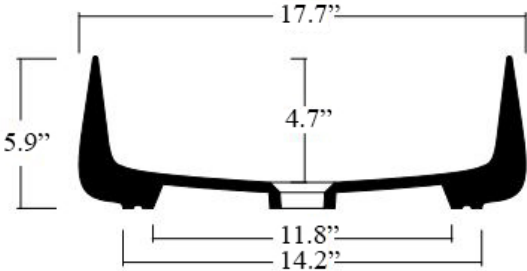

### SKU# | Options:

- Mood JU 42.42 WG | Glossy White
- Mood JU 42.42 BM | Matte Black

\* WS Bath Collections reserves the right to revise dimensions or information on this sheet without notice

<b>Collection  </b> Mood	<b>Model  </b> Mood JU 42.42	Dimensions Metric <i>1 inch = 2.54 cm</i> <i>1 inch = 25.4 mm</i>	 1051 Lea Drive - Collegeville, PA 19426 Tel. 215 513 9400 - Fax 610 831 0215 <a href="http://www.ws bathcollections.com">www.ws bathcollections.com</a> - <a href="mailto:info@ws bathcollections.com">info@ws bathcollections.com</a>
-----------------------------	---------------------------------	---	---

Mood JU 42.42

Weight: 24.3 lbs.

\* WS Bath Collections reserves the right to revise dimensions or information on this sheet without notice

<p><b>Collection  </b> Mood</p>	<p><b>Model  </b> Mood JU 42.42</p>	<p>Dimensions Metric 1 inch = 2.54 cm 1 inch = 25.4 mm</p>	 <p>1051 Lea Drive - Collegeville, PA 19426 Tel. 215 513 9400 - Fax 610 831 0215 <a href="http://www.ws bathcollections.com">www.ws bathcollections.com</a> - <a href="mailto:info@ws bathcollections.com">info@ws bathcollections.com</a></p>
-------------------------------------	---	--	---