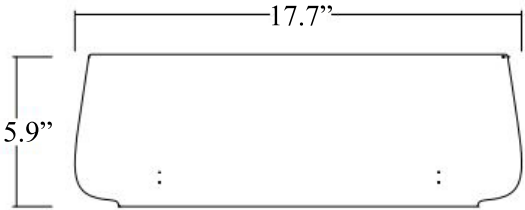

### SKU# | Options:

- Mood JU 42.42 WG | Glossy White
- Mood JU 42.42 BM | Matte Black

\* WS Bath Collections reserves the right to revise dimensions or information on this sheet without notice

<b>Collection  </b> Mood	<b>Model  </b> Mood JU 42.42	Dimensions Metric <i>1 inch = 2.54 cm</i> <i>1 inch = 25.4 mm</i>	 1051 Lea Drive - Collegeville, PA 19426 Tel. 215 513 9400 - Fax 610 831 0215 <a href="http://www.ws bathcollections.com">www.ws bathcollections.com</a> - <a href="mailto:info@ws bathcollections.com">info@ws bathcollections.com</a>
-----------------------------	---------------------------------	---	---

Mood JU 42.42

Weight: 24.3 lbs.

\* WS Bath Collections reserves the right to revise dimensions or information on this sheet without notice

<p><b>Collection  </b> Mood</p>	<p><b>Model  </b> Mood JU 42.42</p>	<p>Dimensions Metric 1 inch = 2.54 cm 1 inch = 25.4 mm</p>	 <p>1051 Lea Drive - Collegeville, PA 19426 Tel. 215 513 9400 - Fax 610 831 0215 <a href="http://www.ws bathcollections.com">www.ws bathcollections.com</a> - <a href="mailto:info@ws bathcollections.com">info@ws bathcollections.com</a></p>
-------------------------------------	---	--	---